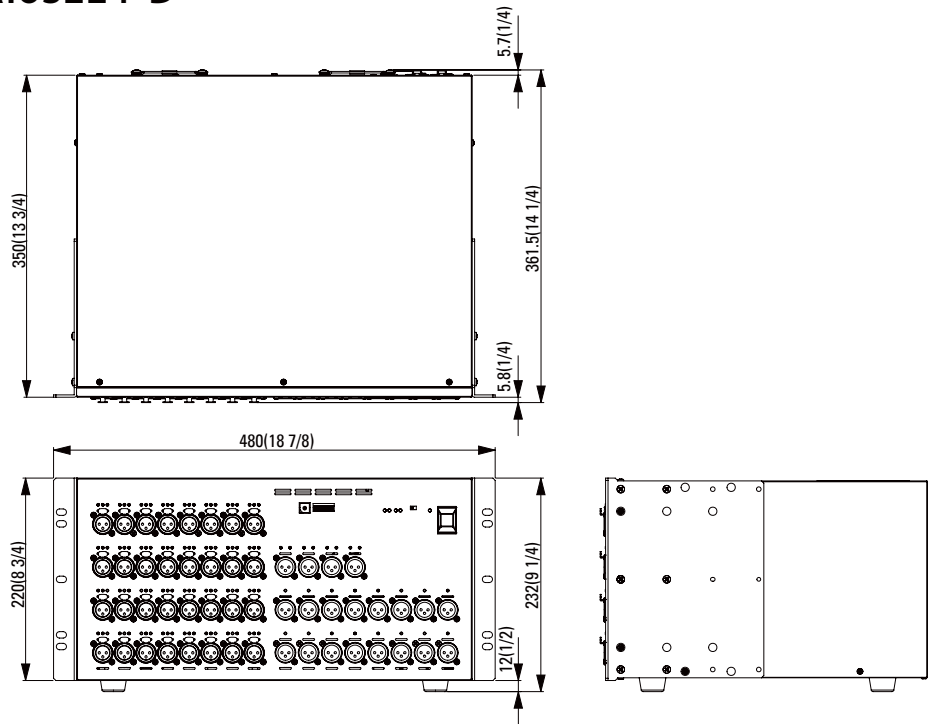

Dimensions

Rio3224-D

Rio1608-D

mm (inch)