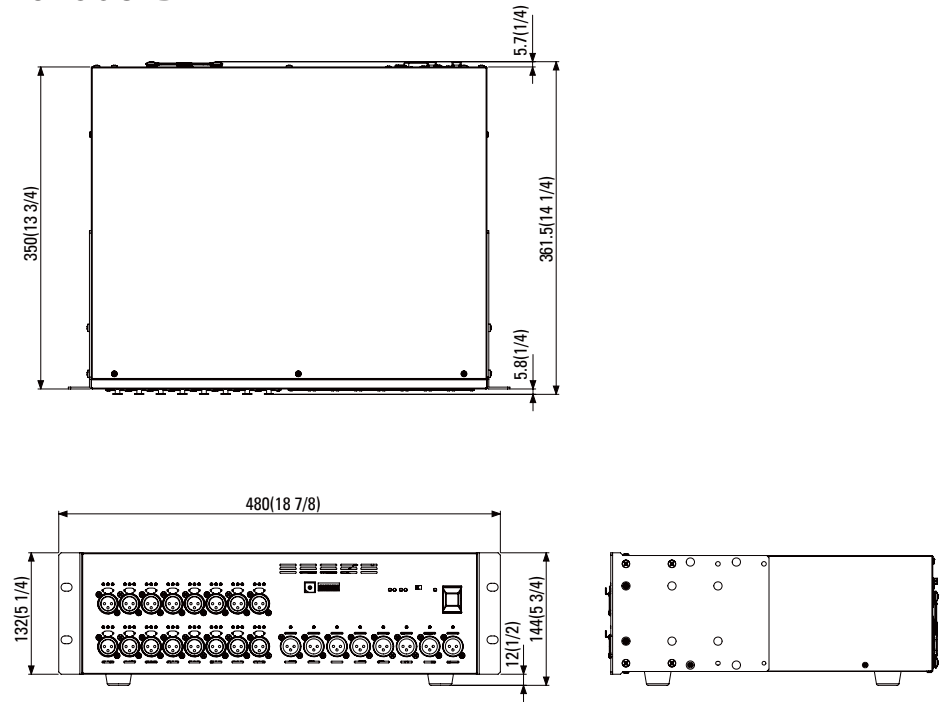

Dimensions

Rio3224-D

Rio1608-D

mm (inch)